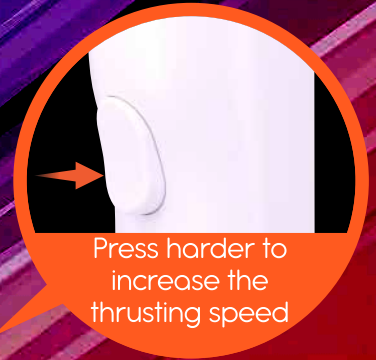

AUTO STROKER

Rechargeable

LED display

Press harder to increase the thrusting speed

- 7 Thrusting modes
- LED display
- Type C USB included

Item# D0042